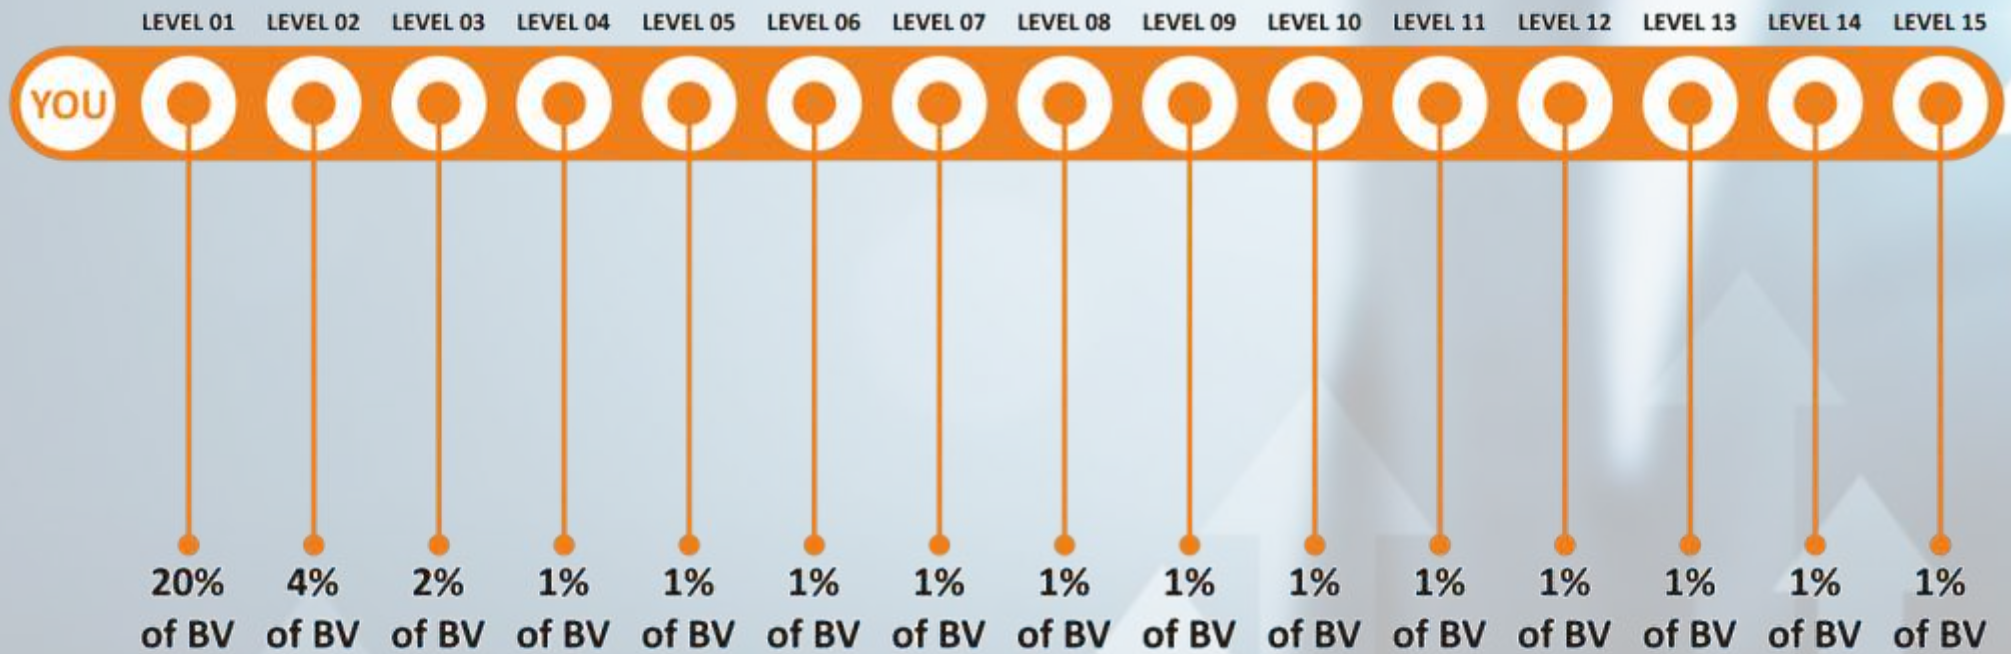

Example:

Our Product MRP = Rs. 6300

Our Product DP = Rs. 4500

Retail Profit (MRP- DP)

DP: Distributor Price

BV: Business Volume

TEAM SALES COMMISSION

1 Business Value = 1 Rupees