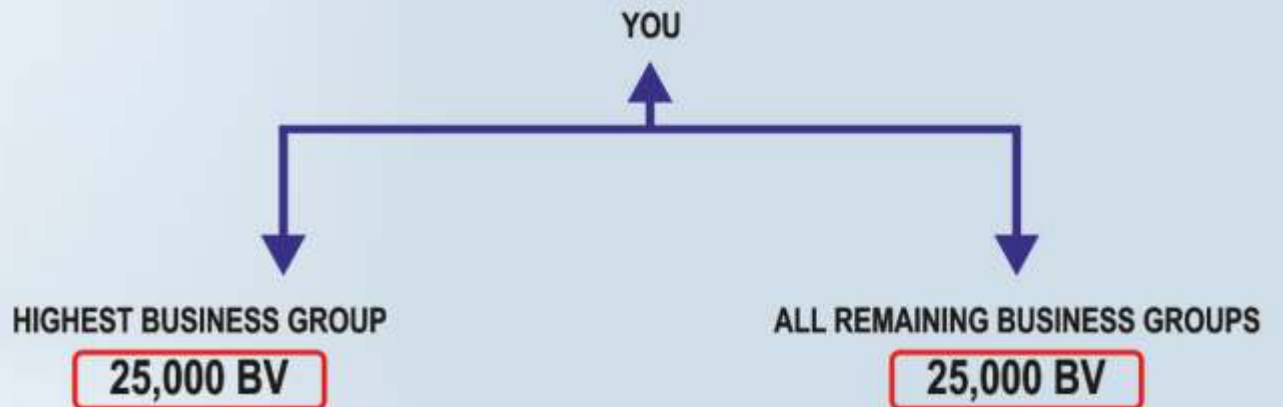

CAR FUND 3%

- In a monthly business cycle for car fund company allocates 3% funds of total business volume turnover generated by the company.
- To qualify car fund distributor must complete 50,000 BV matching in ratio 50:50, 25,000 BV being from highest business team and 25,000 BV accumulated from all other business team including self purchase.

• 1 car fund point value = $\frac{3\% \text{ of business volume turnover in a month}}{\text{Total number of car fund points generated in a month}}$

- car fund = total number of points achieved x car fund point value.