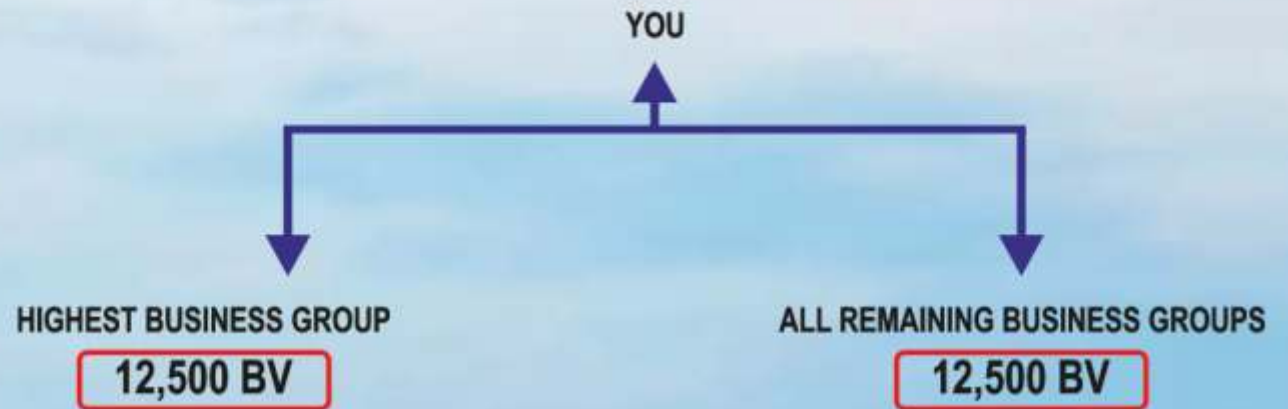

TRAVEL FUND 3%

- In a monthly business cycle for travel fund company allocates 3% funds of total business volume turnover generated by the company.
- To qualify travel fund distributor must complete 25,000 BV matching in ratio 50:50, 12,500 BV from highest business team and 12,500 BV accumulated from all other business team including self purchase.

$$\bullet \text{ 1 travel fund point value} = \frac{\text{3\% of business volume turnover in a month}}{\text{Total number of travel fund points generated in a month}}$$

- $\text{travel fund} = \text{total number of points achieved} \times \text{travel fund point value.}$