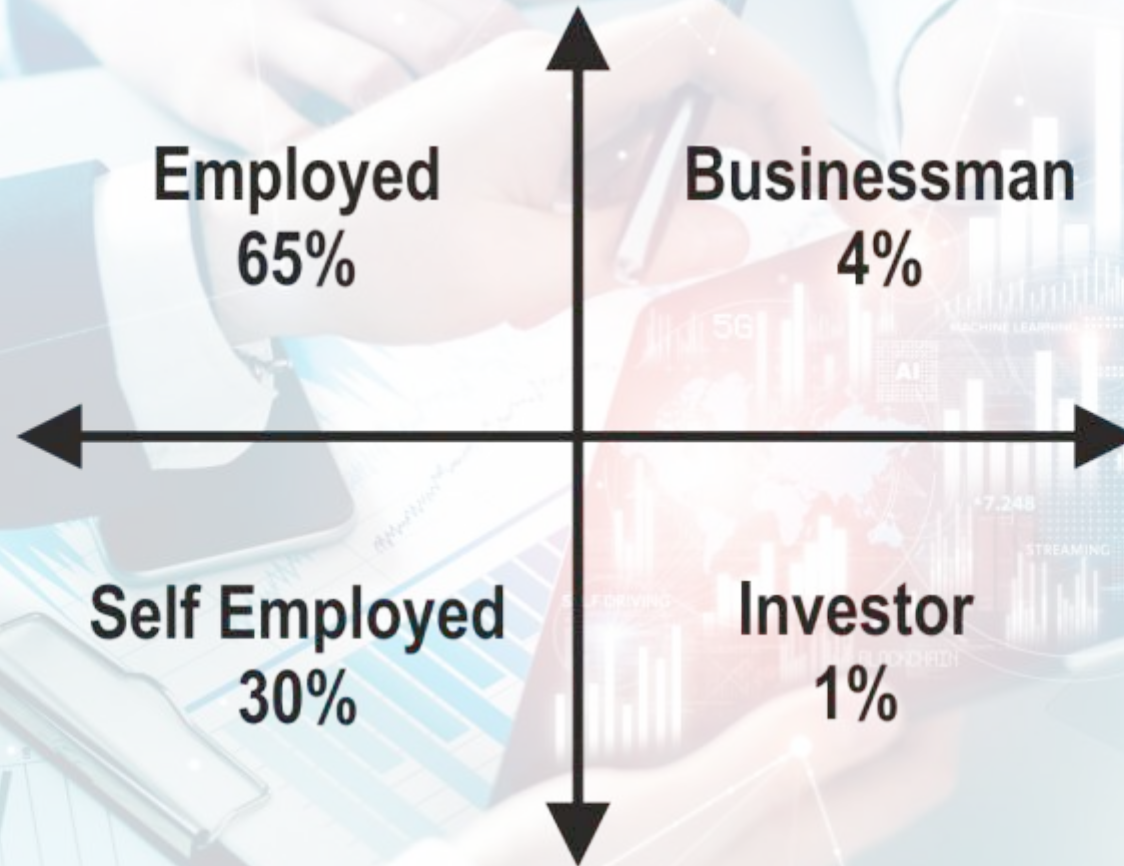

4 WAYS OF WEALTH CREATION